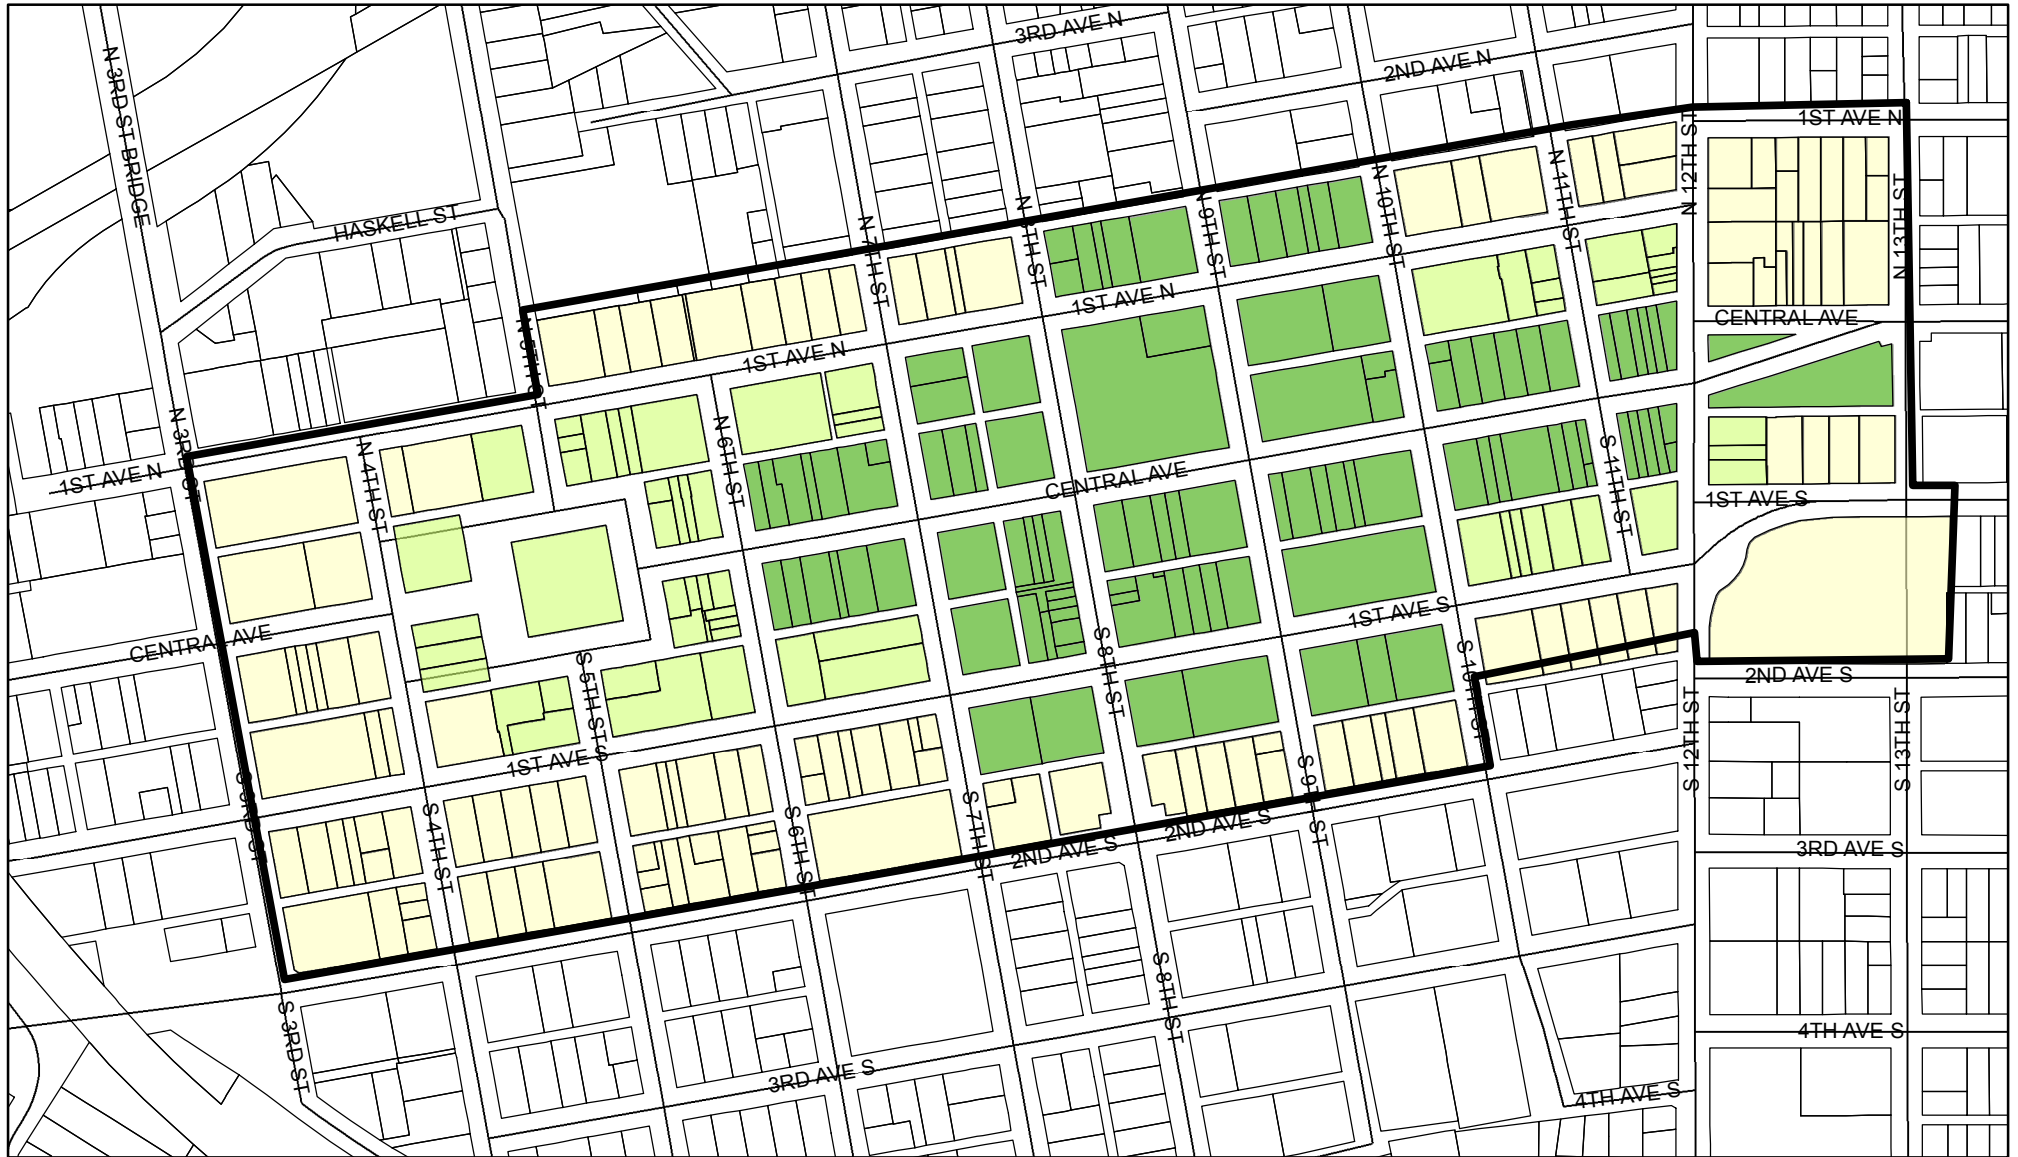

# Downtown Fort Dodge Self-Supported Municipal Improvement District (SSMID)

## Legend

-  Area 3: \$4.00 Assessment per \$1,000 Value
-  Area 2: \$2.50 Assessment per \$1,000 Value
-  Area 1: \$1.00 Assessment per \$1,000 Value

1 inch = 400 feet