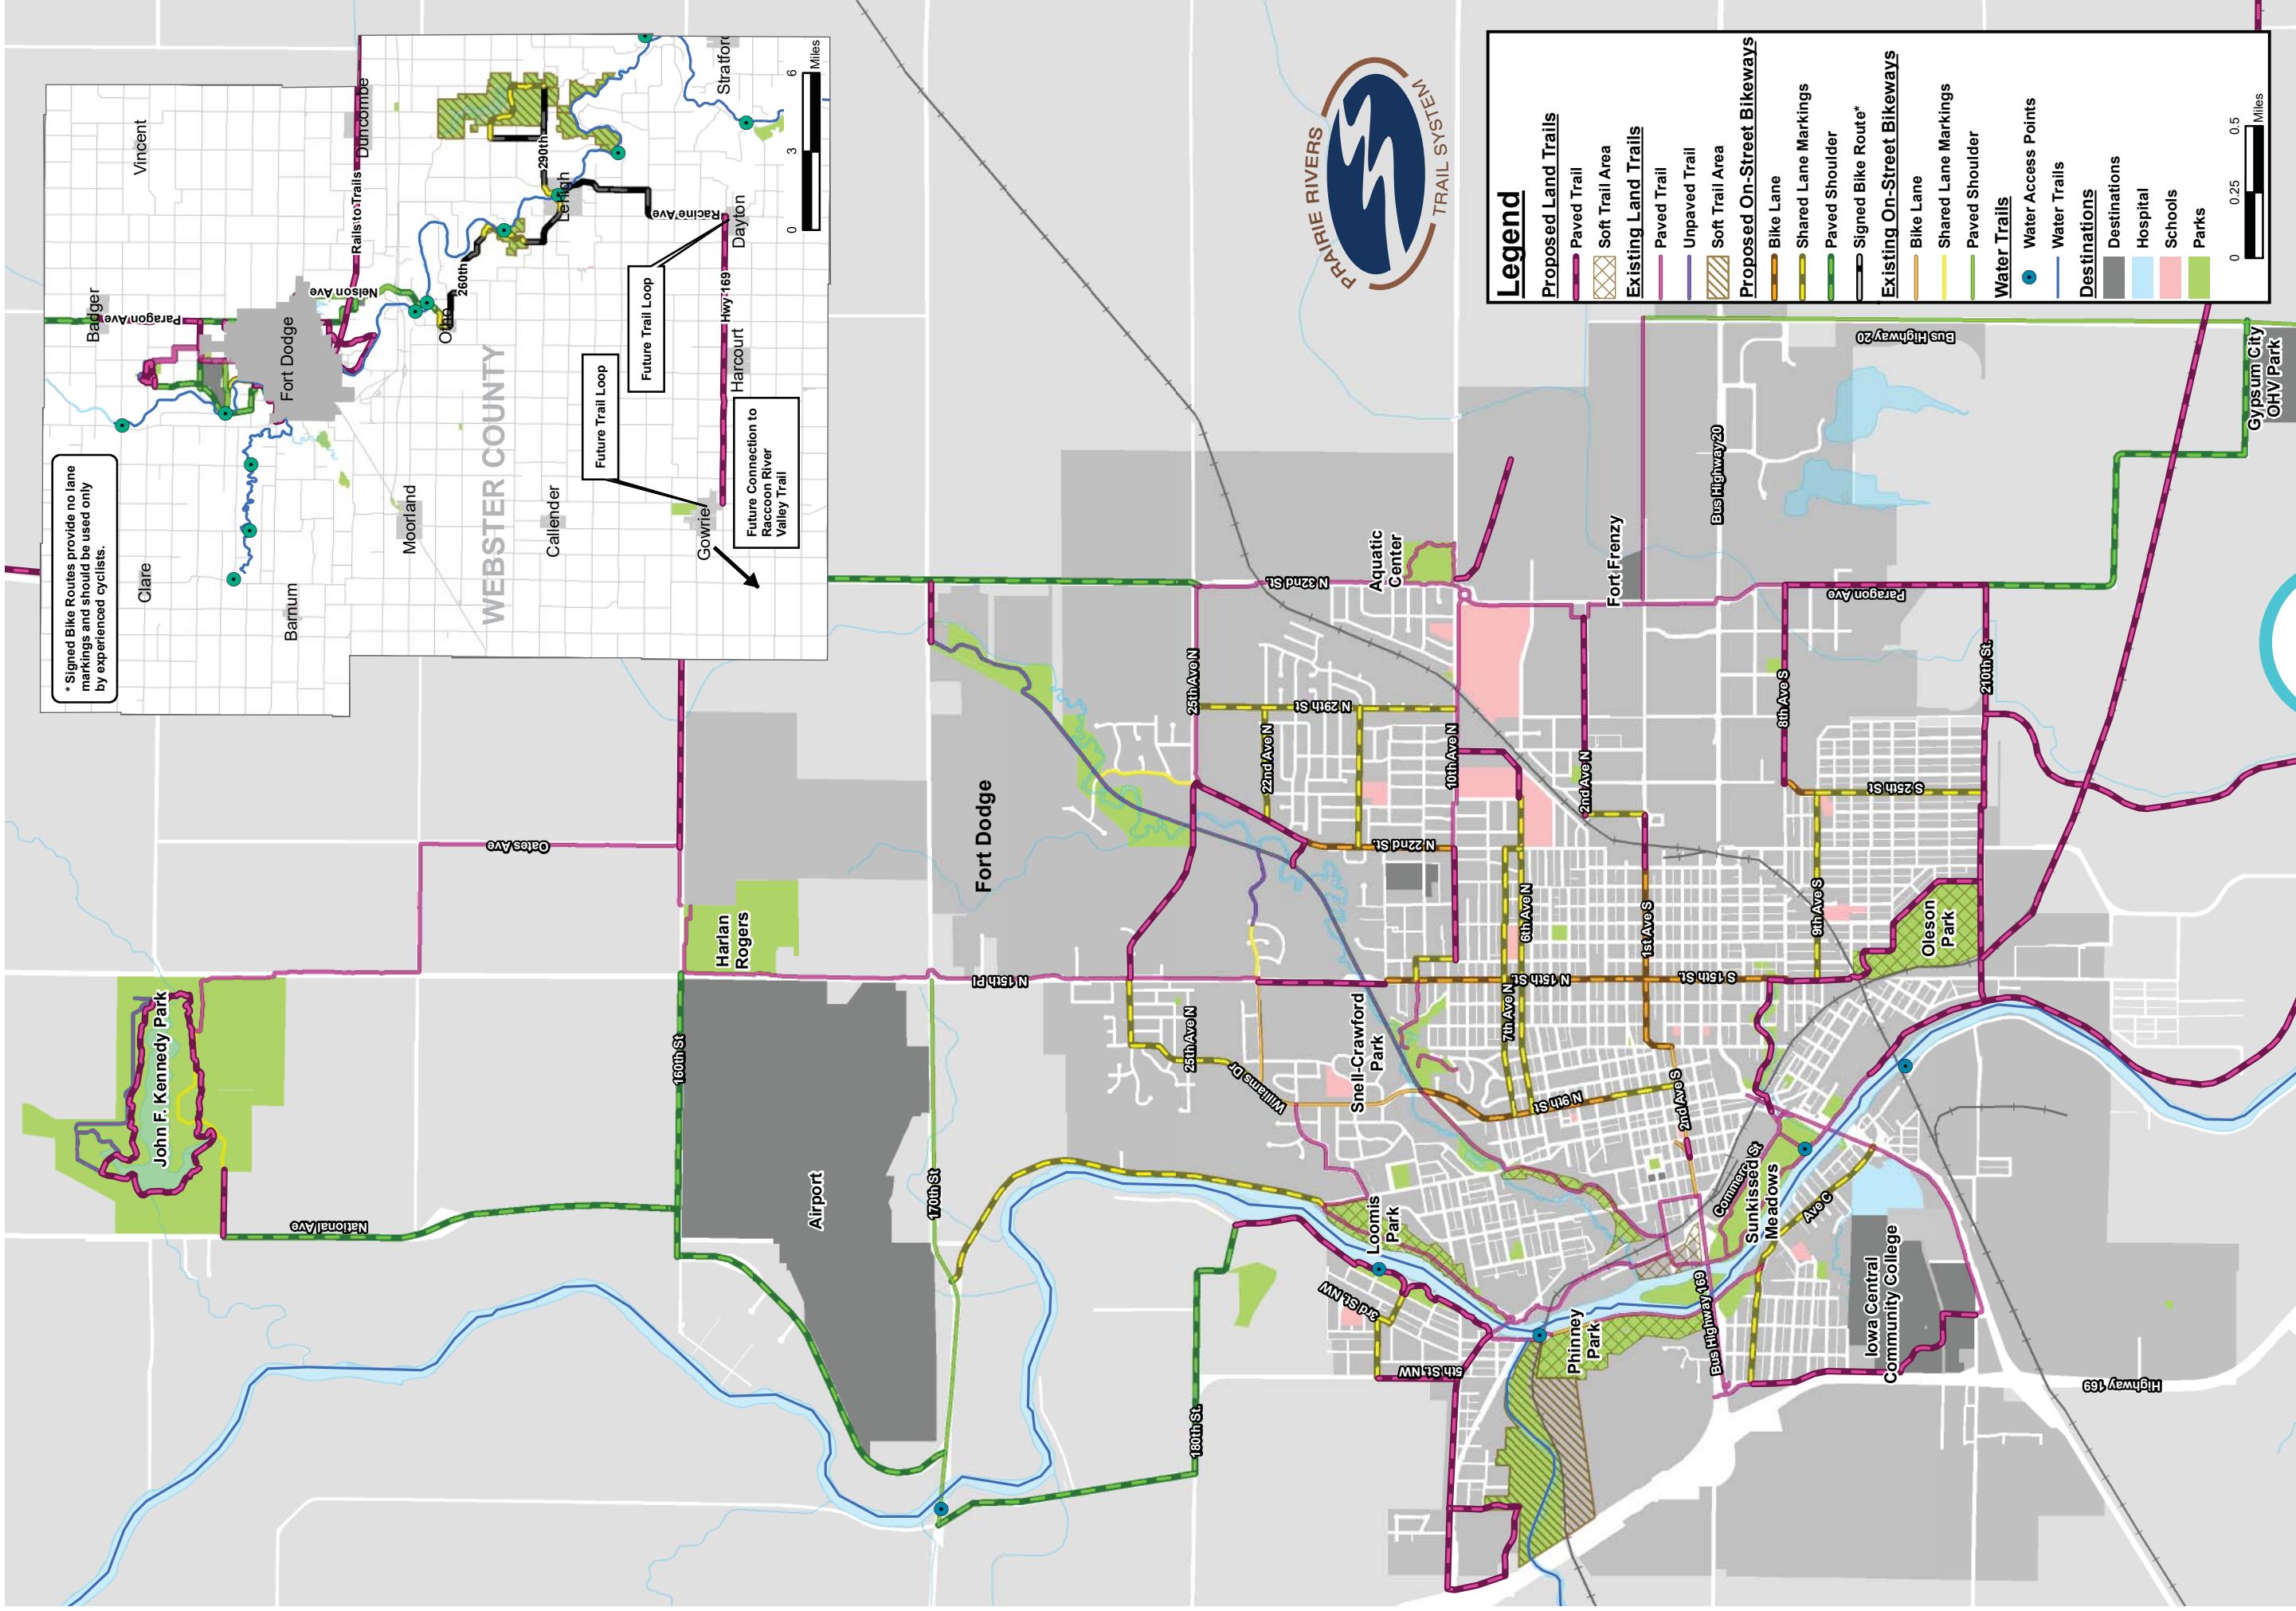

HIKE & BIKE

BICYCLE, PEDESTRIAN & TRAILS MASTER PLAN

WEBSTER COUNTY | FORT DODGE, IA

JULY 2018

PREPARED BY:
S SNYDER
& ASSOCIATES

HIKE & BIKE

BICYCLE, PEDESTRIAN & TRAILS MASTER PLAN

WEBSTER COUNTY | FORT DODGE, IA

Fort Dodge & Webster County
Network Maps

Existing & Proposed Facilities