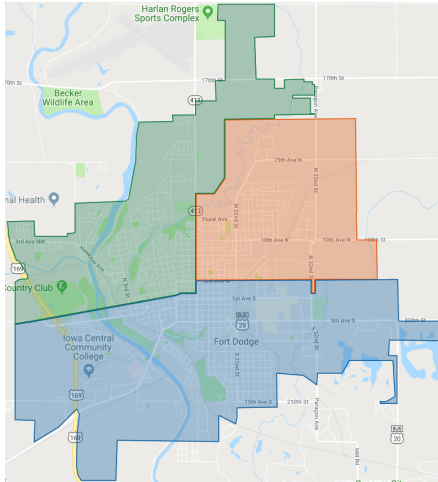

2020 Garbage & Recycling Collection Calendar

Garbage Collection Routes

Monday

North of 2nd Ave N & East of 15th St. Also includes 17-127 N 32nd St and 3417 & 3439 5th Ave S

Tuesday

Everything south of Central Ave on the west side of 15th St and south of 2nd Ave N on the east side of 15th St

Thursday

North of Central Ave and West of 15th St including Orchard Glen, Rolling Hills and 170th St

Recycling Collection Routes

East

Everyone EAST of 15th St except for the area from the CNRR tracks south to Patterson Field Rd

West

Everyone WEST of 15th St and including Orchard Glen, Rolling Hills, 170th St, and the area from the CNRR tracks south to Patterson Field Rd

Place carts curbside prior to 6:00 am on your scheduled pickup day, but not before 5:00 pm the day before scheduled pickup.